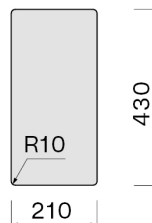

Polyethylene chopping board
330 x 420 x 18 mm

KACL.993

HPL chopping board 280 x 420 x
18 mm

TECHNICAL FEATURES

Installation type

Flush/Topmount

Dimensions

Cabinet 30 cm

Finishing

AISI 304 18/10 Scotch Brite
stainless steel

Type of control

None

PACKAGING:WEIGHTS AND VOLUMES

Gross weight

4.94 kg

Net weight

2.23 kg

Volumes

0.03 m³

Packaging size

Length
270 mm
Height
245 mm
Depth
500 mm

CONSUMPTION AND CONNECTION FEATURES ENERGY CLASS

Cut-out size / Flushmount

Cut-out size / Topmount