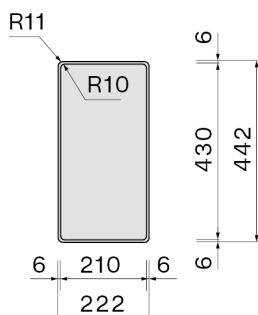

FEATURES

1 mm regular thickness
Inner corners radius 12 mm
Fixing kit included
Perimeter overflow
Falmec seamless drainage system
Anti-noise fiber
Ext dimension 220 x 440 mm
Bowl dimension 180 x 400 mm
Bowl depth 170 mm

Polyethylene chopping board
330 x 420 x 18 mm

KACL.993

HPL chopping board 280 x 420 x
18 mm

TECHNICAL FEATURES

Installation type

Flush/Topmount

Dimensions

Cabinet 30 cm

Finishing

AISI 304 18/10 Scotch Brite
stainless steel

Type of control

None

PACKAGING:WEIGHTS AND VOLUMES

Gross weight

4.94 kg

Net weight

2.23 kg

Volumes

0.03 m³

Packaging size

Length
270 mm
Height
245 mm
Depth
500 mm

CONSUMPTION AND CONNECTION FEATURES ENERGY CLASS

Cut-out size / Flushmount

Cut-out size / Topmount