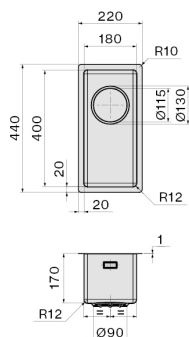

FEATURES

1 mm regular thickness
Inner corners radius 12 mm
Fixing kit included
Perimeter overflow
Falmec seamless drainage system
Anti-noise fiber
Ext dimension 220 x 440 mm
Bowl dimension 180 x 400 mm
Bowl depth 170 mm

Polyethylene chopping board
330 x 420 x 18 mm

KACL.993

HPL chopping board 280 x 420 x
18 mm

TECHNICAL FEATURES

Installation type

Flush/Topmount

Dimensions

Cabinet 30 cm

Finishing

AISI 304 18/10 Scotch Brite
stainless steel

Type of control

None

PACKAGING:WEIGHTS AND VOLUMES

Gross weight

4.94 kg

Net weight

2.23 kg

Volumes

0.03 m³

Packaging size

Length
270 mm
Height
245 mm
Depth
500 mm

CONSUMPTION AND CONNECTION FEATURES ENERGY CLASS

Cut-out size / Flushmount

Cut-out size / Topmount